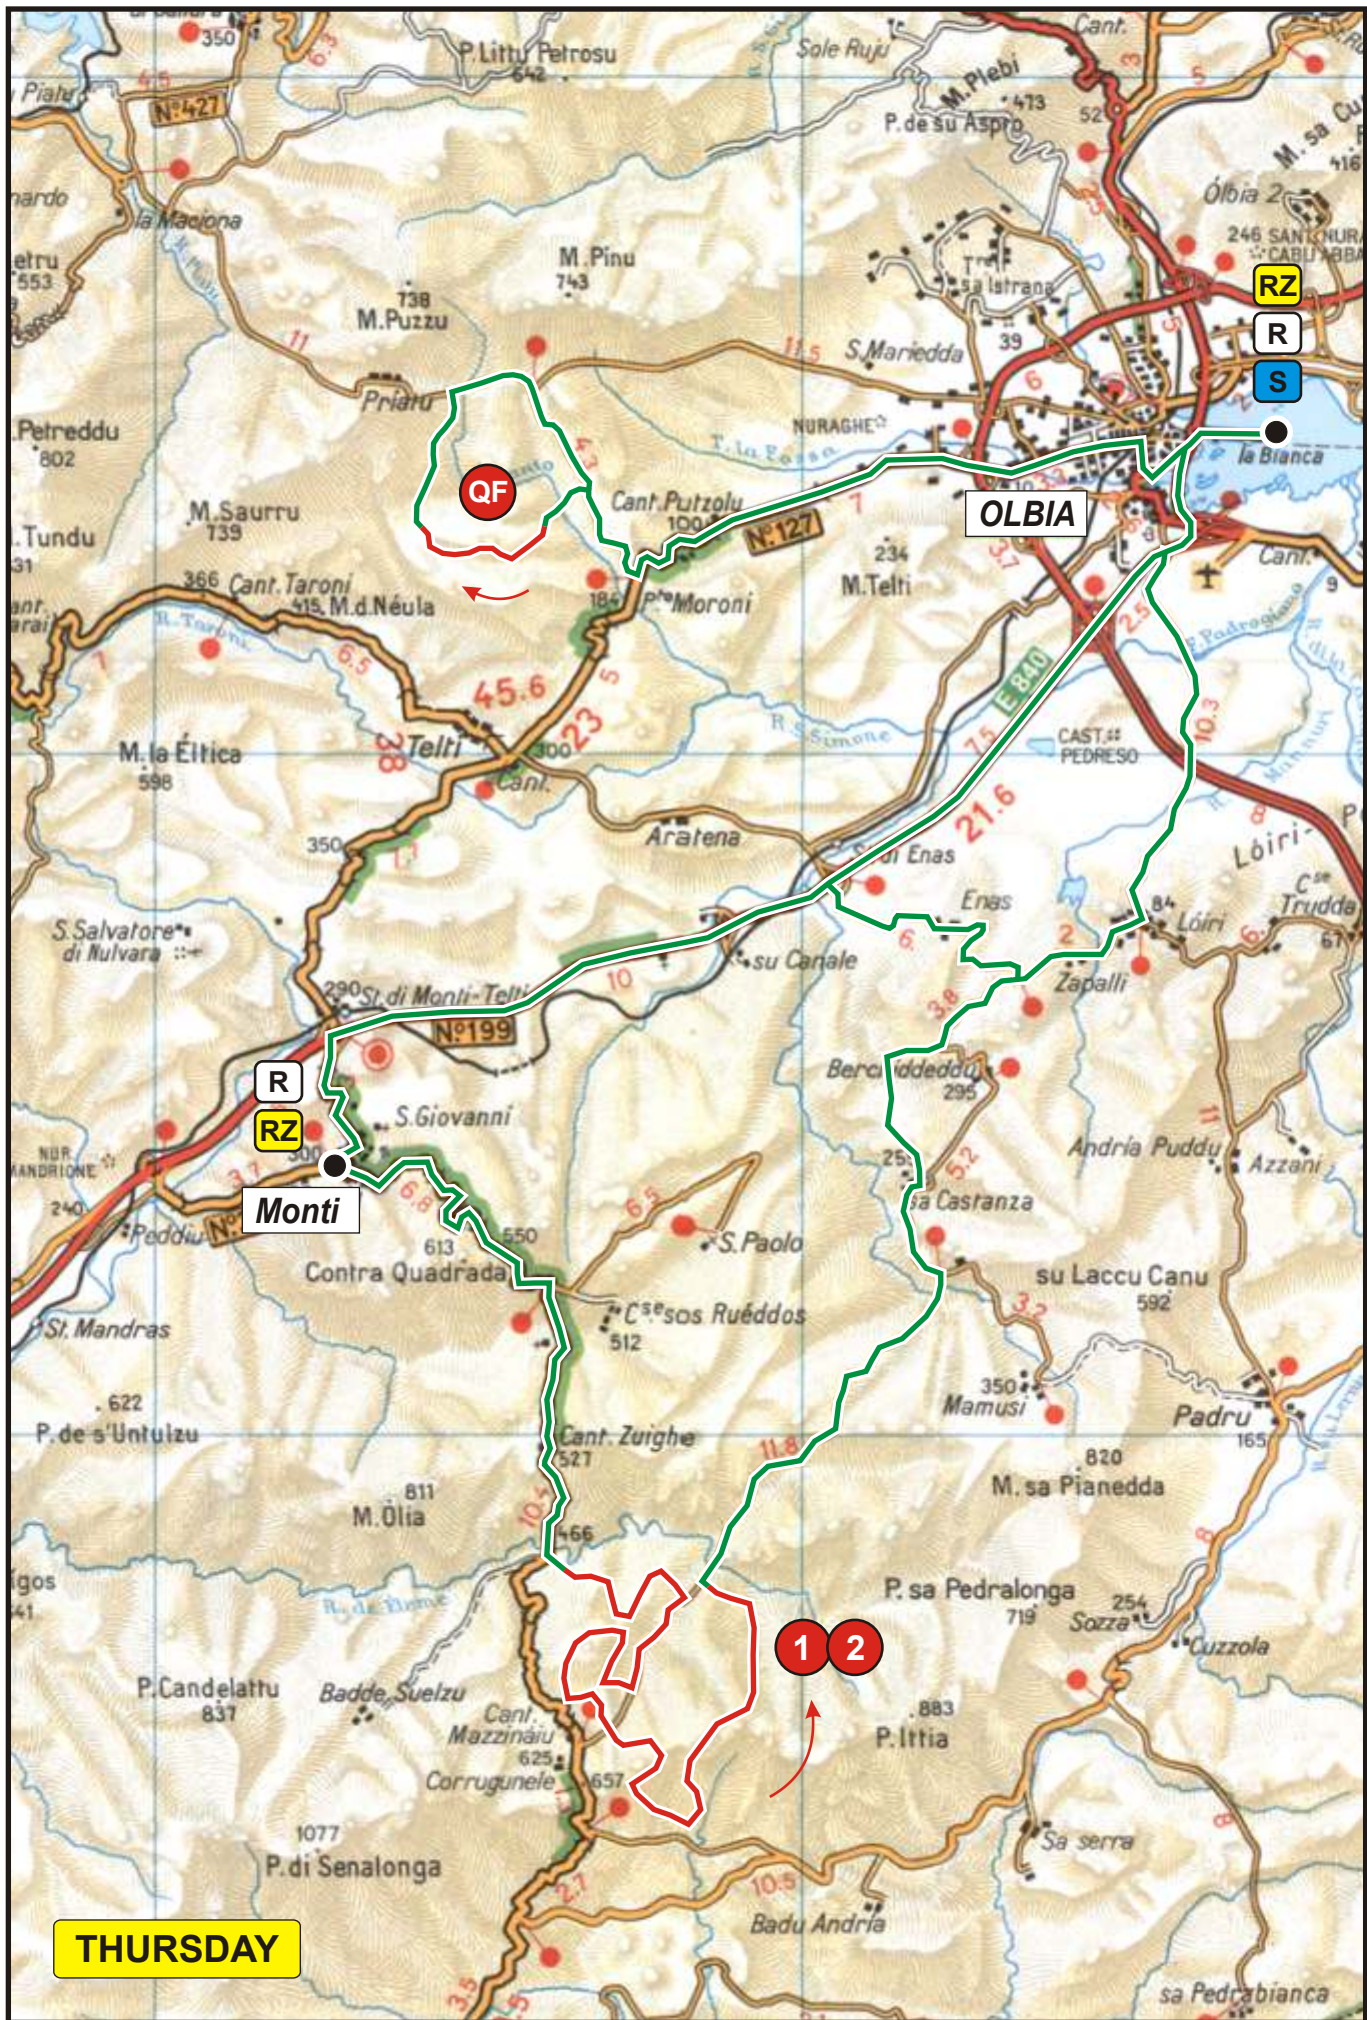

QUALIFYING		Thursday 18 Oct 2012					
TC	Location	Km			Target Time	AVS	1st Car
		SS	Liason	TOT			
TCFP	LI LETTARI						7.30
Free Practice Closes at 09h30							
TCS	OLBIA Isola Bianca S OUT						10.00
RZ	Refuel - Olbia	3,75	39,60	43,35	Distance to next Refuel		
TCQS	LI LETTARI		17,13	17,13	0.32	32,1	10.32
QS	QUALIFYING STAGE - TELTI	3,75			0.03		10.35
TCPF	OLBIA Isola Bianca PF IN		22,47	26,22	0.40	39,3	11.15
P1 & P2 - Start Order Selection (Olbia Service Park)							12.30

Section

Qualifying

		Thursday 18 Oct 2012						
RS	TC	Location	Km			Target Time	AVS	1st Car
			SS	Liason	TOT			
	0	OLBIA Isola Bianca					15.00	
1	RZ 1	Refuel - Olbia	28,14	75,62	103,76	Distance to next Refuel		
	0A	OLBIA Corso Umberto I IN		2,00	2,00	0.12	10,0	15.12
2	0B	OLBIA Corso Umberto I OUT		0,14	0,14	0.10	0,8	15.22
3	1	SELEME		37,08	37,08	0.48	46,3	16.10
4	SS 1	TERRANOVA	28,14			0.03	16.13	
	1A	R & TZ IN		36,40	64,54	1.20	48,4	17.33
5	REGROUP & TECHNICAL ZONE - MONTI					0.20		
	1B	R & TZ OUT					17.53	
6	RZ 2	Refuel - Monti	28,14	43,68	71,82	Distance to next Refuel		
	2	SELEME		12,67	12,67	0.20	38,0	18.13
7	SS 2	TERRANOVA	28,14			0.03	18.16	
	2A	PF & TZ IN		31,01	59,15	1.14	48,0	19.30
8	PARC FERME' & TECHNICAL ZONE - OLBIA Isola Bianca							
	2B	PF & TZ OUT / FS IN						
9	A	FLEXI SERVICE - OLBIA Isola Bianca	56,28	119,30	175,58	0.45		
	2C	FS OUT / PF IN						
For all classified cars (except re-starting crews) TC 2C closes at							22.30	

Section

Section 1

Section 2

RB1 20/08 RIS12

Tot. Thursday

56,28 119,30 175,58

Sunrise - Sunset
07h11 - 19h09