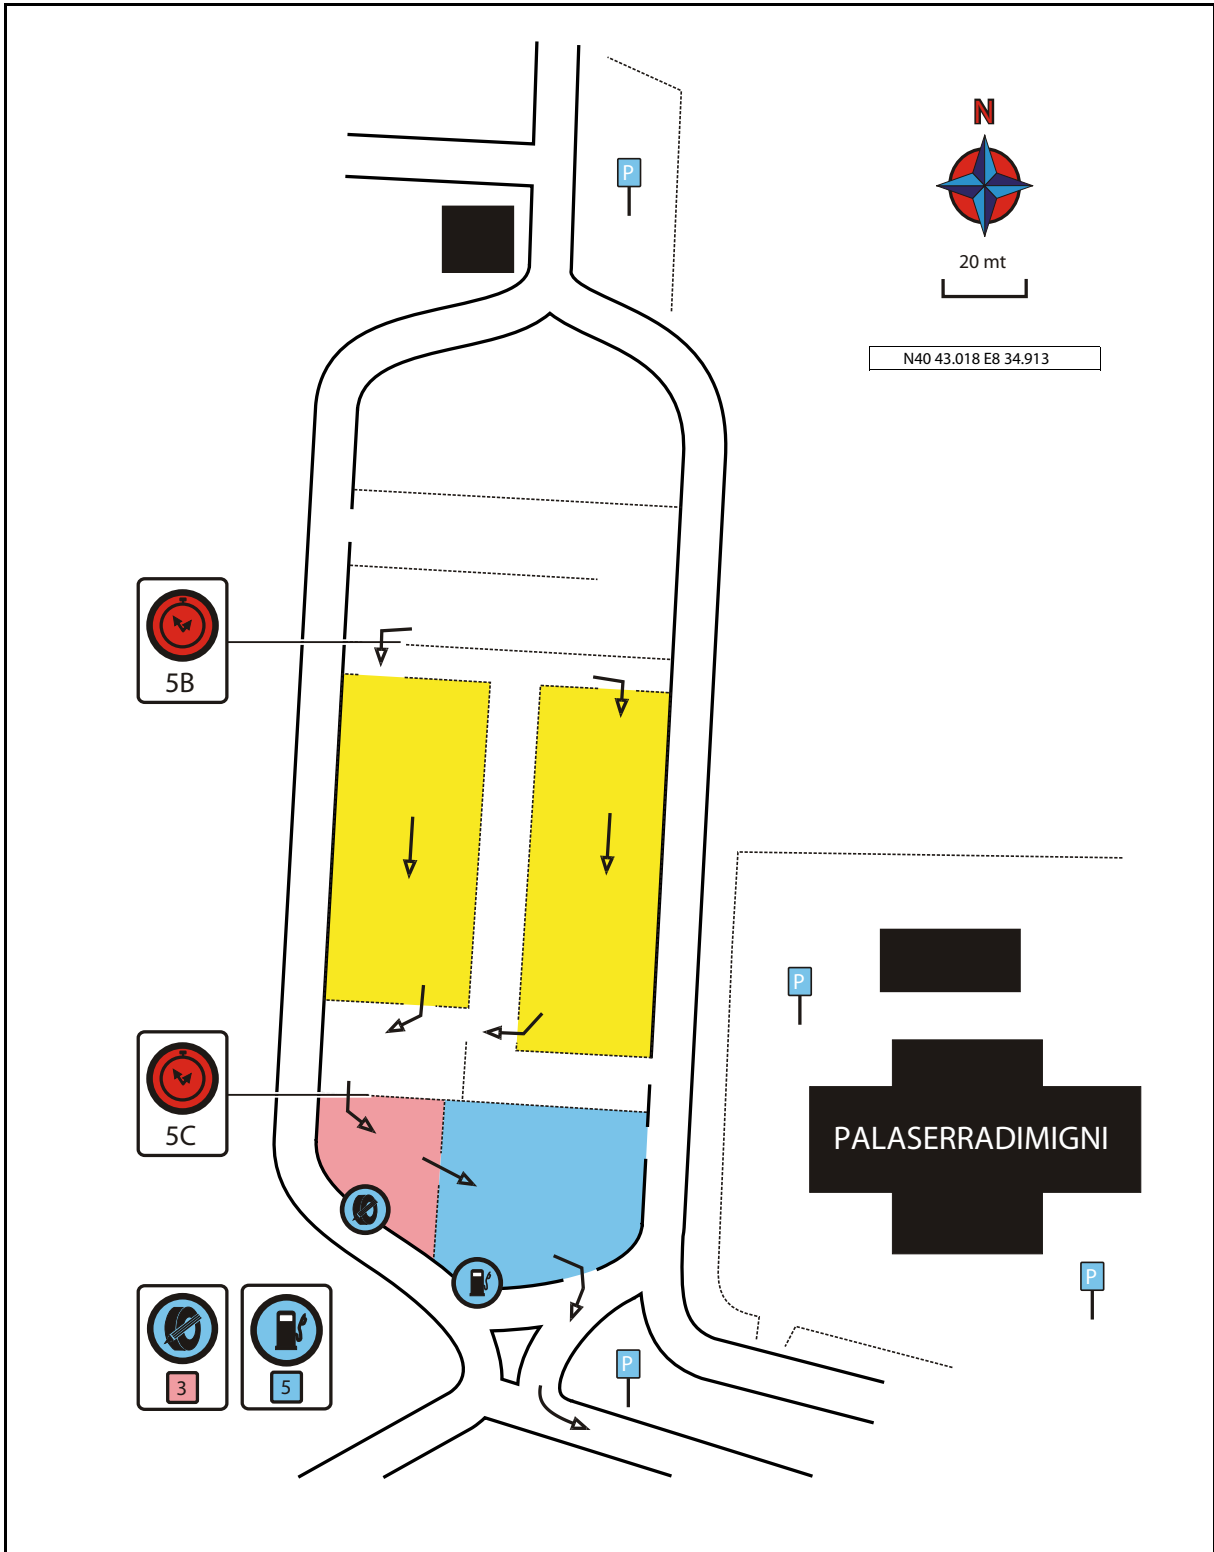

TC 5A	SASSARI R / TZ IN	Distance	Fri 19	Page
TC 5B	SASSARI R / TZ OUT - RS IN		Section	
Road Section 15	<b>REGROUP</b>	Average	Target Time <b>20'</b>	

TC 5B	SASSARI R / TZ OUT - RS IN	Distance	Fri 19	Page
TC 5C	SASSARI RS OUT		Section 4	
Road Section 16	<b>REMOTE SERVICE</b> C	Average	Target Time <b>15'</b>	