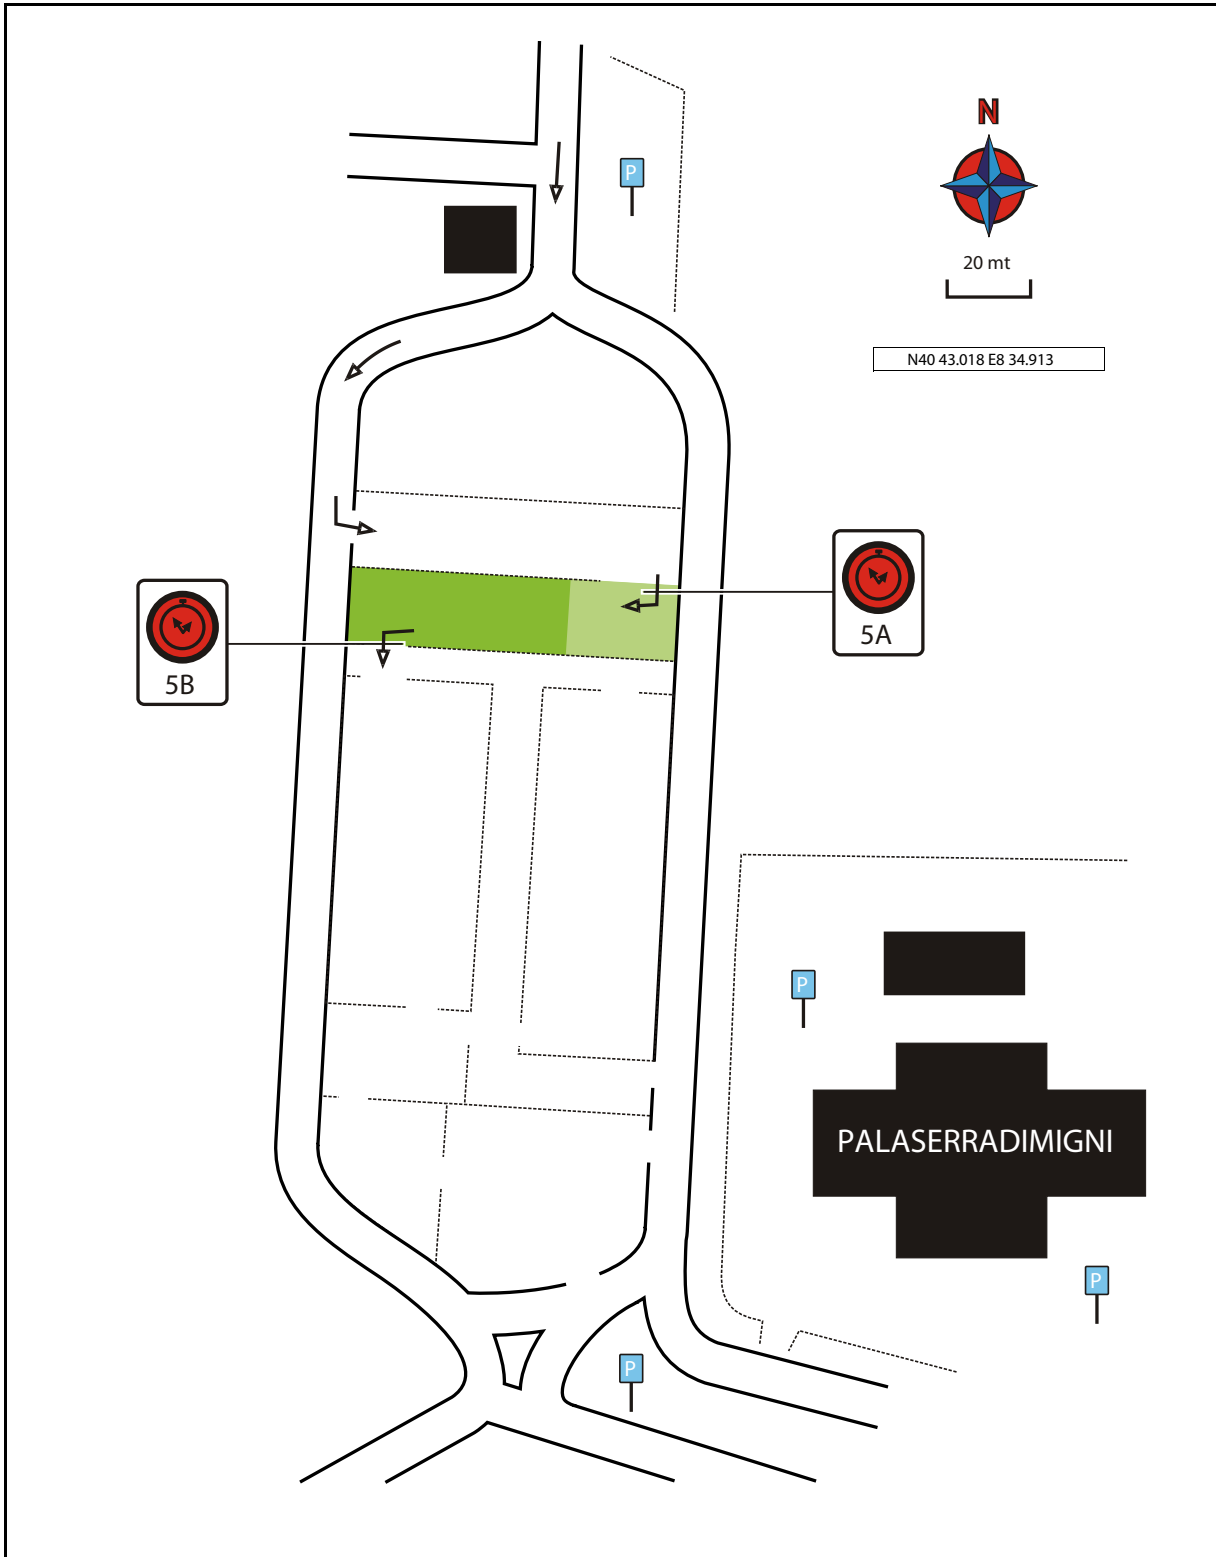

TC 5A	SASSARI R / TZ IN	Distance	Fri 19	Page
TC 5B	SASSARI R / TZ OUT - RS IN		Section	
Road Section 15	<b>REGROUP</b>	Average	Target Time <b>20'</b>	

TC 5B	SASSARI R / TZ OUT - RS IN	Distance	Fri 19	Page
TC 5C	SASSARI RS OUT		Section 4	
Road Section 16	<b>REMOTE SERVICE</b> C	Average	Target Time <b>15'</b>	